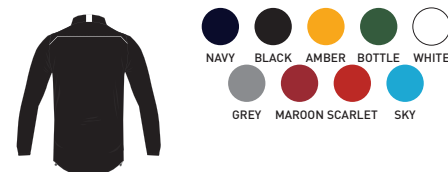

ELITE NORDIK JACKET

PRODUCT CODE
MEN **32EC6A62**
WOMEN **32EC6C62**

MATERIAL 100% POLYESTER
SIZES MEN XXS-5XL | WOMEN XS-3XL