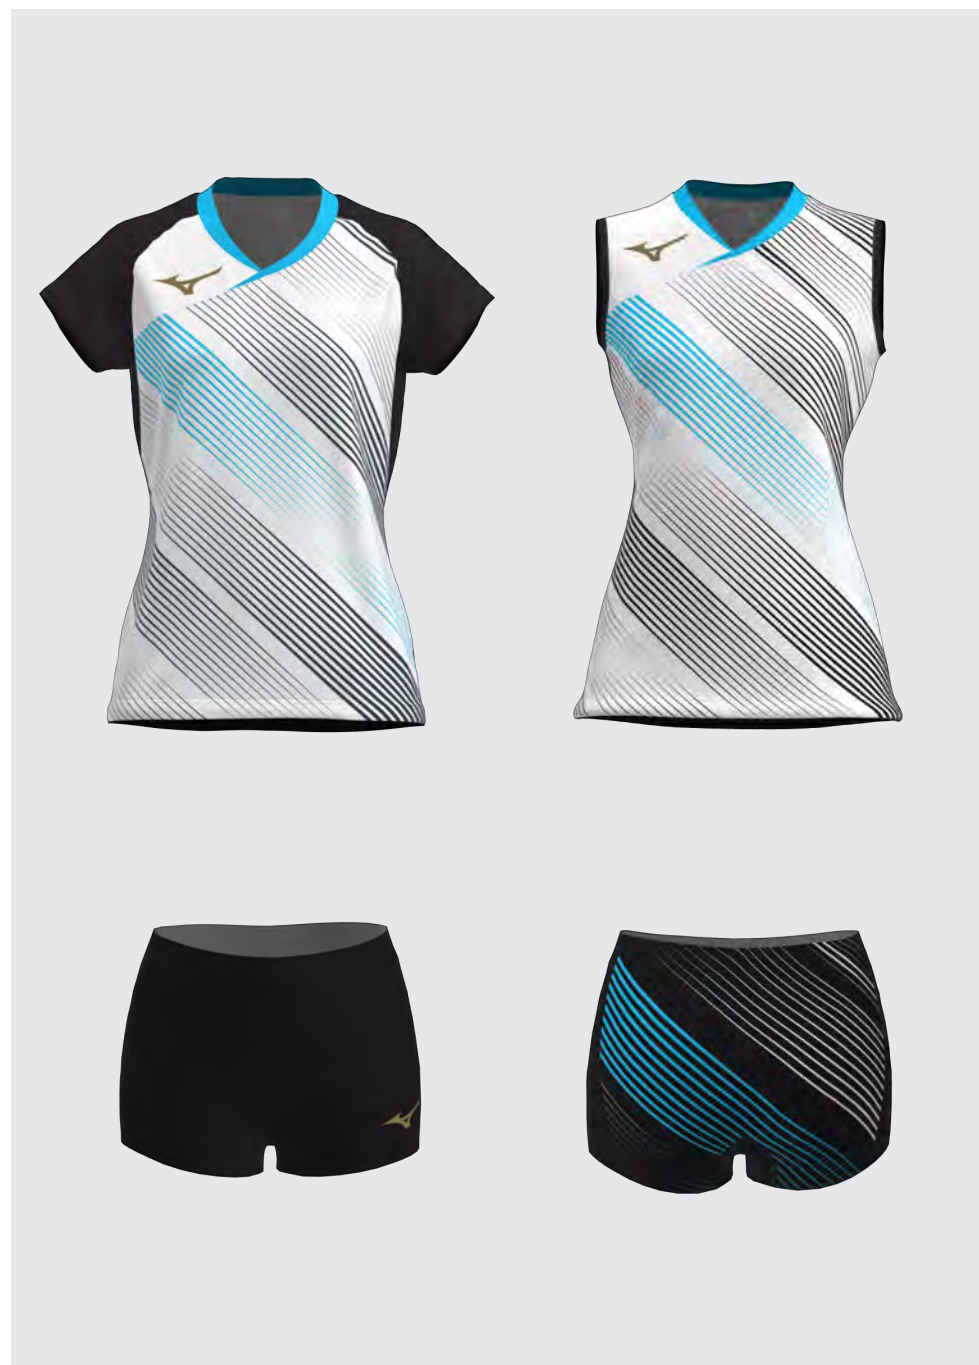

### SHOGUN VOLLEYBALL SHORT W

PRODUCT CODE

WOMEN

**V2EB0C52**

MATERIAL 84% POLYESTER, 16% ELASTAN  
LINING 84% POLYAMIDE  
16% ELASTANE

SIZES XS-3XL

AVAILABLE FROM JUNE 2021