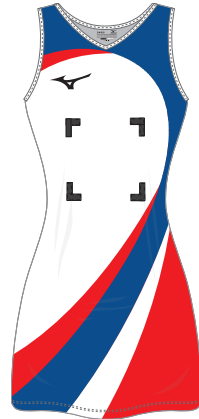

WOMEN	<b>X2EA9C08</b>
JUNIOR	<b>X2EA9D08</b>

MATERIAL 100% POLYESTER

SIZES XS-3XL | S(116)-2XL(164)

DESIGN YOUR OWN

DESIGN 1

DESIGN 2

DESIGN 6

DESIGN 7