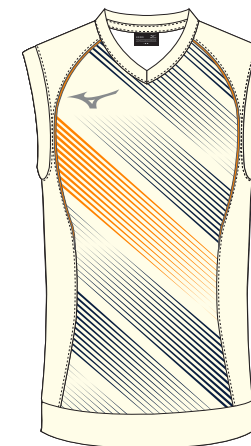

### SOHEI SUB SLEEVELESS JUMPER

PRODUCT CODE

MEN **X2EC9A04**

JUNIOR **X2EC9B04**

MATERIAL 100% POLYESTER

SIZES S-4XL | S(116)-2XL(164)