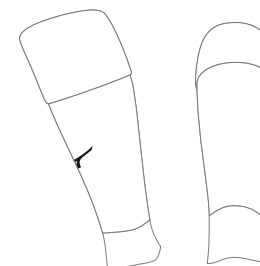

SOCKS

ELITE FOOTBALL SOCK

PRODUCT CODE		
UNISEX	P2EX9A01	
MATERIAL	95% POLYPROPYLENE 5% ELASTANE	
SIZES	XS-XL	

DAITO MATCH TURNOVER SOCK

PRODUCT CODE		
UNISEX	32EX9X01	
JUNIOR	32EX9W01	
MATERIAL	85% NYLON 11% SPANDEX 4% LYCRA	
SIZES	M-XL | XS-S	

DAITO MATCH PU SOCK

PRODUCT CODE		
UNISEX	32EX0X00	
JUNIOR	32EX0W00	
MATERIAL	85% NYLON 11% SPANDEX 4% LYCRA	
SIZES	M-XL | XS-S	

DAITO ANKLE SOCK

PRODUCT CODE		
UNISEX	32EX9X03	
JUNIOR	32EX9W03	
MATERIAL	83% COTTON 12% SPANDEX 5% LYCRA	
SIZES	M-2XL | XS-S	

DAITO CALF SOCK

PRODUCT CODE		
UNISEX	32EX9X02	
JUNIOR	32EX9W02	
MATERIAL	76% COTTON 14% SPANDEX 10% LYCRA	
SIZES	M-2XL | XS-S	

DAITO TURNOVER CUT OFF SOCKS

PRODUCT CODE		
UNISEX	32EX0X10	
JUNIOR	32EX0W10	
MATERIAL	83% NYLON 11% SPANDEX 6% LYCRA	
SIZES	M-XL | XS-S	

SOCK YARN COLOUR CHART