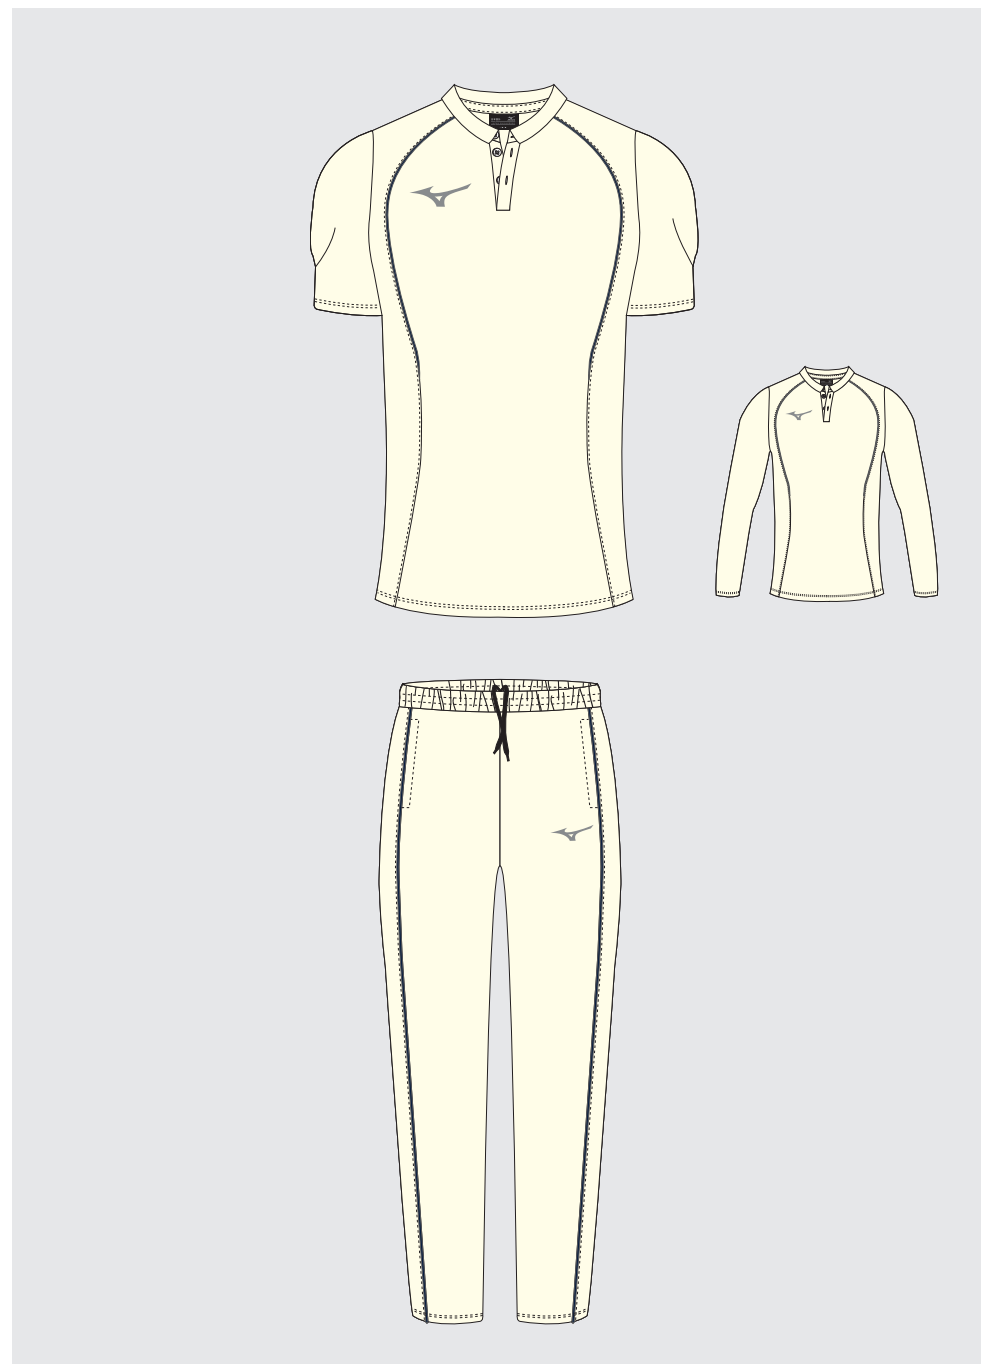

### SOHEI TROUSER

PRODUCT CODE

MEN **X2EB9A01**

JUNIOR **X2EB9B01**

MATERIAL 100% POLYESTER

SIZES S-4XL | S(116)-2XL(164)