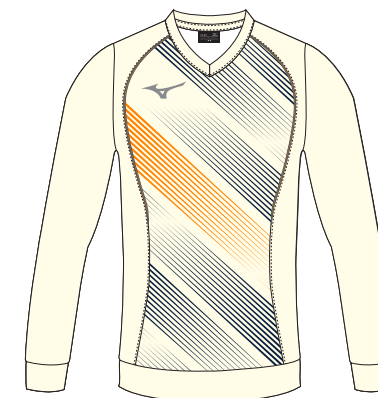

### SOHEI SUB JUMPER

PRODUCT CODE

MEN **X2EC9A02**

JUNIOR **X2EC9B02**

MATERIAL 100% POLYESTER

SIZES S-4XL | S(116)-2XL(164)