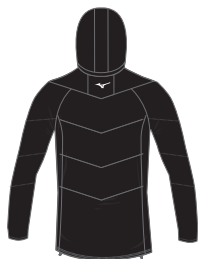

TRAINING

MTO RANGE

SIBERIAN PADDED JACKET

PRODUCT CODE

MEN	32EE4A21
WOMEN	32EE4C21
JUNIOR	32EE4B21

MATERIAL 74% NYLON 26 % PU

SIZES MEN S-4XL | WOMEN XS-3XL
JUNIOR S(116)-2XL(164)

NAVY BLACK