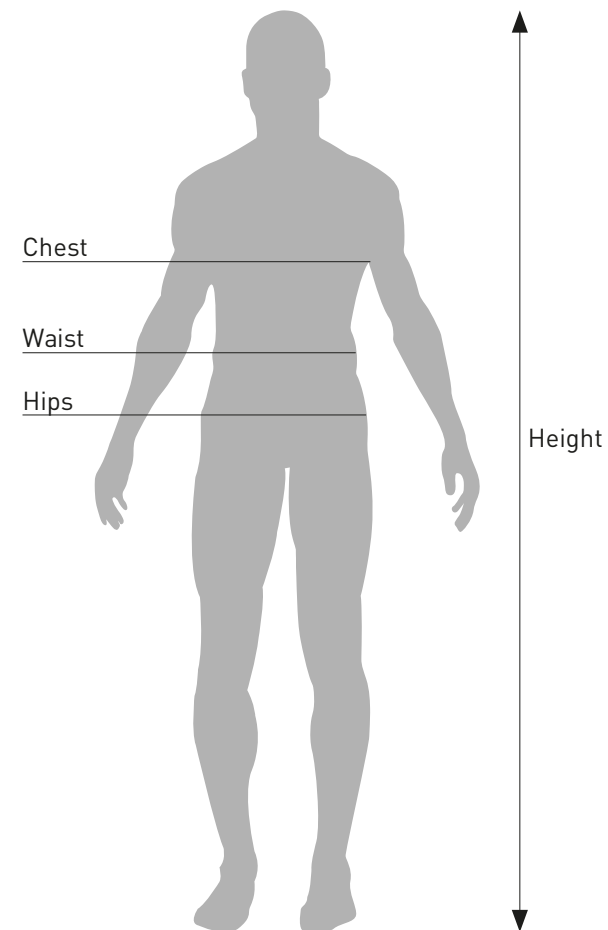

SIZE GUIDE

MIZUNO MAN	CHEST	WAIST	HIPS	HEIGHT	
XS	86-90	72-76	86-90	165-170	
S	91-95	77-81	91-95	170-175	
M	96-100	82-86	96-100	175-180	
L	101-106	87-92	101-106	175-180	
XL	107-112	93-98	107-112	180-185	
XXL	113-118	99-104	113-118	180-185	
XXXL	119-124	105-110	119-124	180-185	
XXXXL	125-130	111-116	125-130	180-185	
MIZUNO WOMEN	CHEST	WAIST	HIPS	HEIGHT	
XS	80-84	61-65	86-90	160-165	
S	85-89	66-70	91-95	160-165	
M	90-94	71-75	96-100	165-170	
L	95-100	76-81	101-106	165-170	
XL	101-106	82-87	107-112	170-175	
XXL	107-112	88-93	113-118	170-175	
XXXL	113-118	94-99	119-124	170-175	
MIZUNO JUNIOR	CHEST	WAIST	HIPS	HEIGHT	
116	58-61	55-56	62-64	110-116	
128	62-64	57-58	65-69	116-128	
140	65-71	59-64	70-77	128-140	
152	72-79	65-68	78-83	140-152	
164	80-86	69-72	84-89	152-164	
MIZUNO SOCKS	XS	S	M	L	XL
EU	27-30	31-36	37-40	40-46	46-47
UK	9-12	12-3	3-6	6-11	11-13

Please be aware that the sizing for inline and bespoke product is slightly different. This is dependent on the sport and activity the customer requires the product for. Mizuno recommends that the customer tries on the product before placing the order. Sizing samples can be arranged by contacting your Mizuno Sales Representative.

The measurements shown in the table are expressed in centimeters and indicate a range of average measurements between the minimum and maximum measurements for the corresponding size.

Average Height is given as a general guide. Length of products may vary, as they are adapted to meet sport specific requirements.