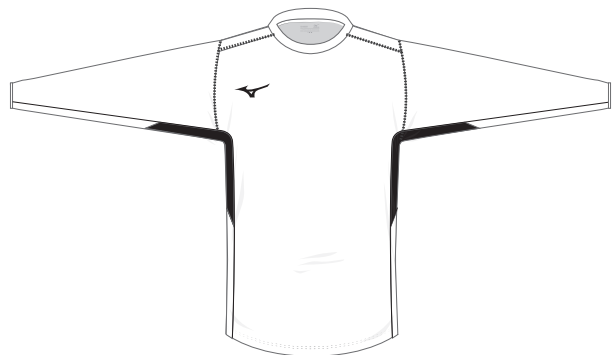

TRAINING SHOGUN

- Technical Micro Vent training wear with breathable and wicking technologies.
- Designed for performance athletics.
- Strategic panelling to improve performance and comfort.