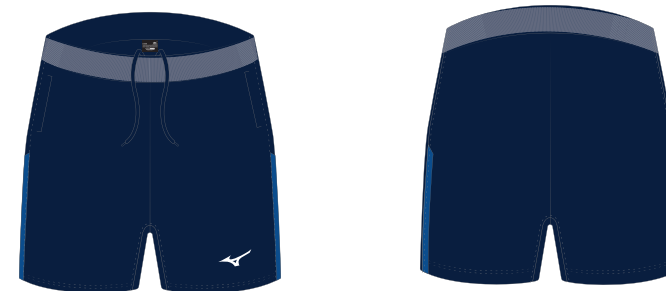

PRO GYM SHORTS

PRODUCT CODE

MEN	32EB6A01
WOMEN	32EB6C31
JUNIOR	32EB6B01

MATERIAL 100% POLYESTER
SIZES MEN XS-5XL | WOMEN XS-3XL
JUNIOR S(116)-2XL(164)

PRO RANGE

BESPOKE