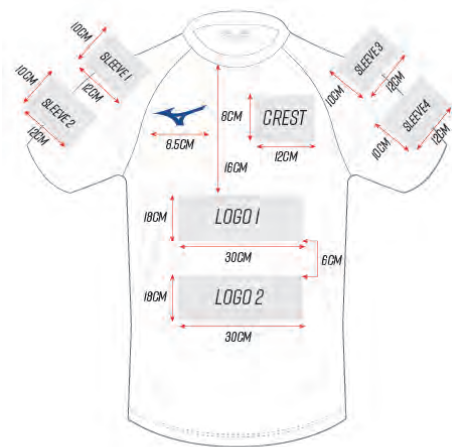

### 1 - PRINT & SUBLIMATION

When sending logo artwork for print and sublimation orders, please ensure it is saved in a layered vector format (Ai, EPS or PDF). We are happy to convert your logo artwork to a layered vector format but this will result in an additional charge.

### 2 - EMBROIDERY

To ensure high quality and correct colours, we request that all embroidered logos are submitted in a DST file format along with a "run sheet". We are happy to convert your logo artwork to a DST file format but this will result in an additional charge.

## NAMES & NUMBERS

We recommend 20cm numbers on the back of shirts and 5cm numbers for shorts, track pants or chest and sleeve positions.

1234567890  
 ABCDEFGHIJKLMNOPQRSTUVWXYZ

1234567890  
 ABCDEFGHIJKLMNOPQRSTUVWXYZ