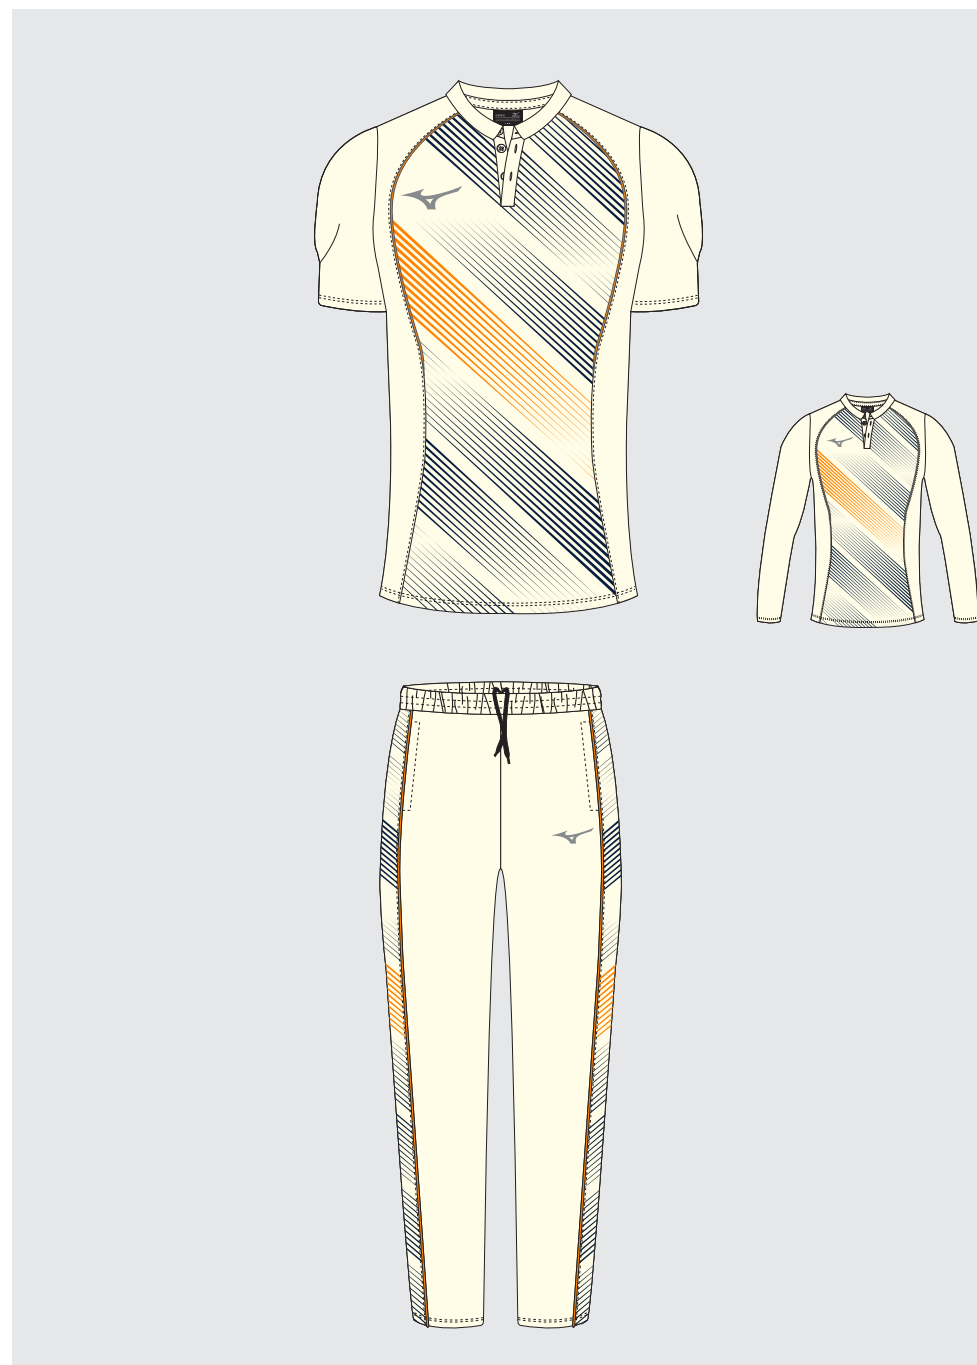

#### PRODUCT CODE

MEN **X2EB9A02**

JUNIOR **X2EB9B52**

MATERIAL 100% POLYESTER

SIZES S-4XL | S(116)-2XL(164)