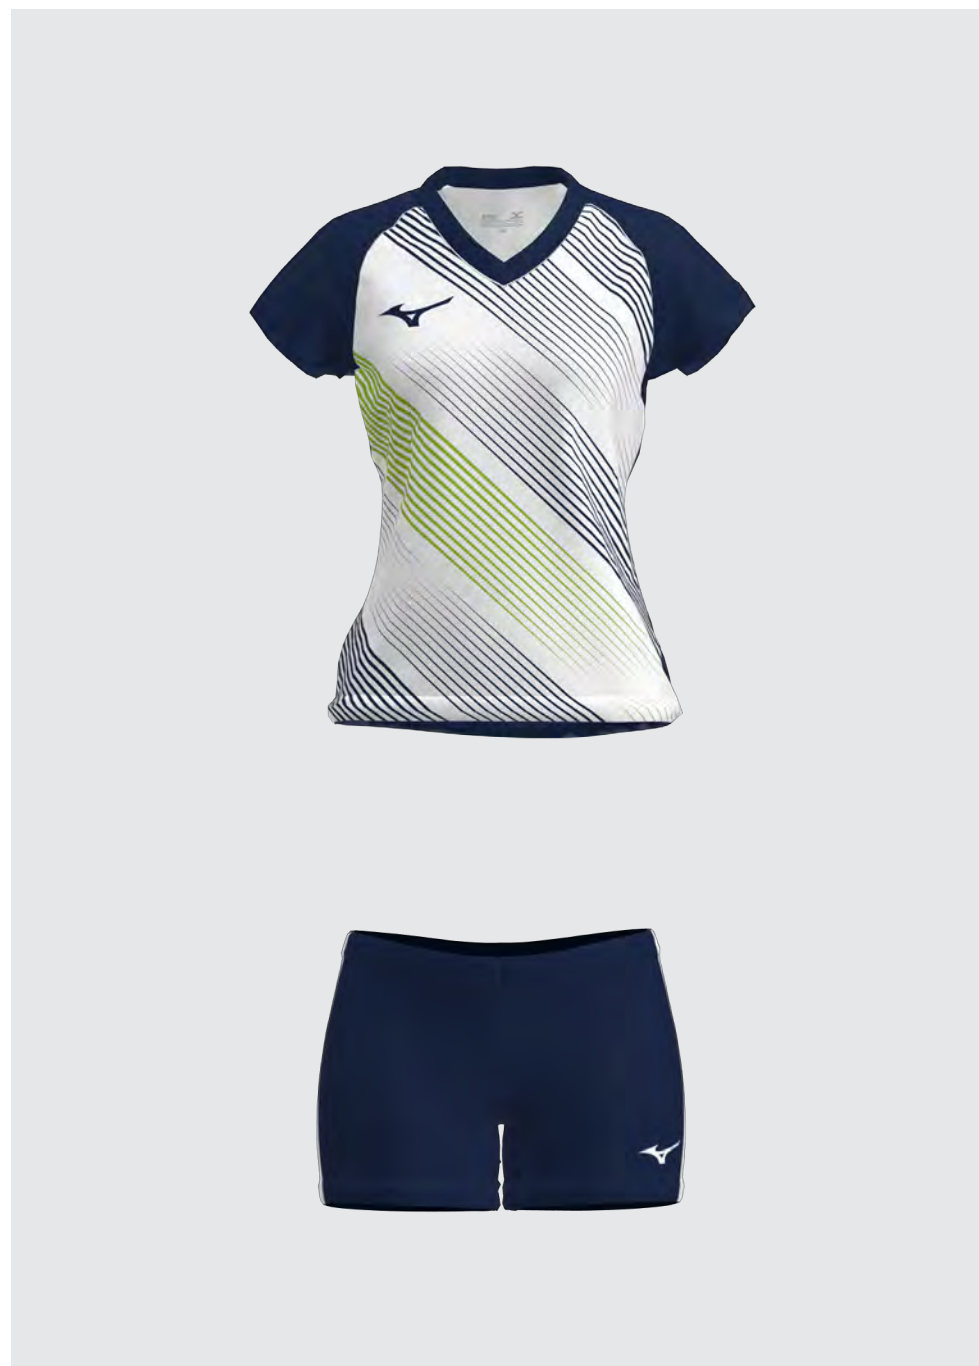

### YAMABUSHI VOLLEYBALL SHORT W

PRODUCT CODE

WOMEN

**V2EB8C76**

MATERIAL 84% POLYESTER, 16% ELASTAN;  
LINING 84% POLYAMIDE  
16% ELASTANE

SIZES XS-3XL