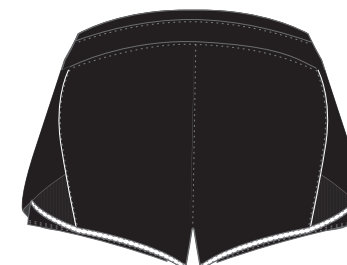

SHOGUN MICRO VENT GYM SHORT W

PRODUCT CODE

WOMEN **32EB8C51**

MATERIAL 100%POLYESTER; LINING
91%POLYAMIDE 9%ELASTANE

SIZES XS-3XL