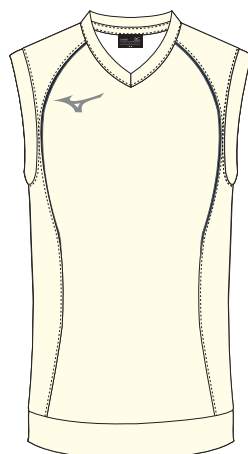

### SOHEI SLEEVELESS JUMPER

PRODUCT CODE

MEN **X2EC9A03**

JUNIOR **X2EC9B03**

MATERIAL 100% POLYESTER

SIZES S-4XL | S(116)-2XL(164)