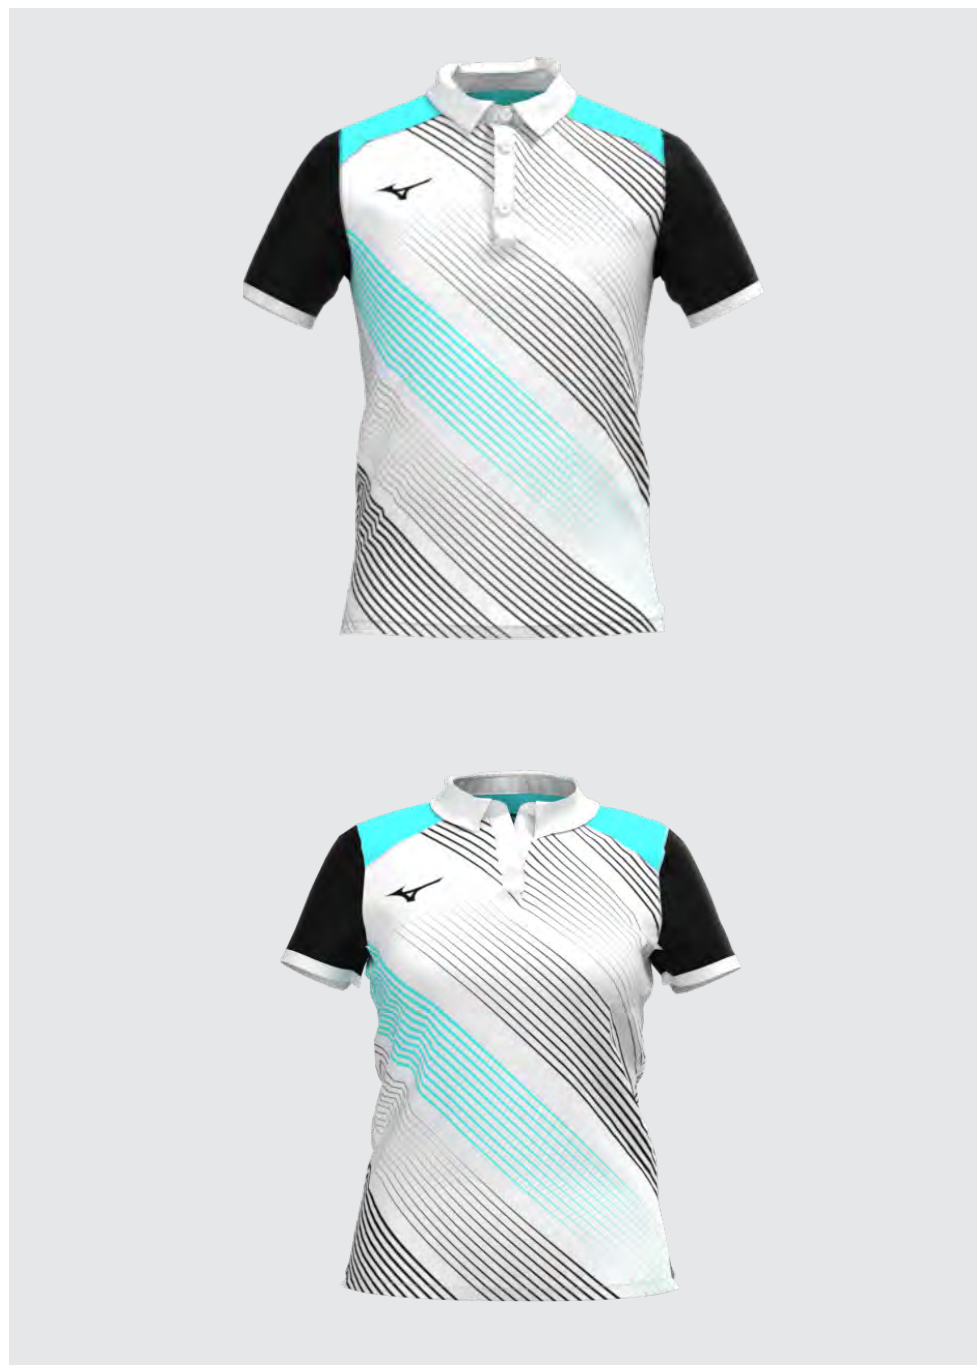

HOCKEY

SHOGUN

SHOGUN HOCKEY SHIRT

PRODUCT CODE

MEN **X2EA0A01**

JUNIOR **X2EA0B01**

MATERIAL 100% POLYESTER

SIZES S-4XL | S(116)-2XL(164)

SHOGUN HOCKEY SHIRT

PRODUCT CODE

WOMEN **X2EA0C01**

MATERIAL 100% POLYESTER

SIZES XS-3XL

HOCKEY

BESPOKE