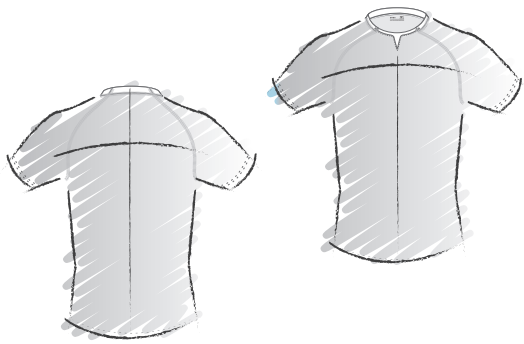

DESIGN YOUR OWN