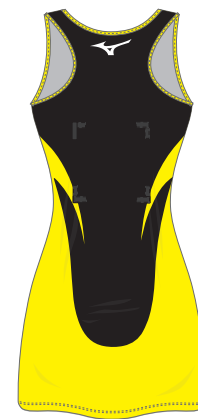

WOMEN	<b>X2EA9C08</b>
JUNIOR	<b>X2EA9D08</b>

MATERIAL 100% POLYESTER

SIZES XS-3XL | S(116)-2XL(164)

DESIGN YOUR OWN

DESIGN 1

DESIGN 2

DESIGN 6

DESIGN 7