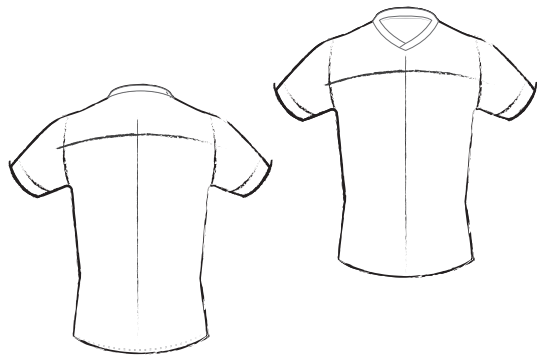

*YAMABUSHI GK LS FOOTBALL SHIRT*

PRODUCT CODE

MEN **P2EA8A80**

JUNIOR **P2EA8B80**

MATERIAL 100% POLYESTER

SIZES S-4XL | S(116)-2XL(164)

BESPOKE

DESIGN YOUR OWN