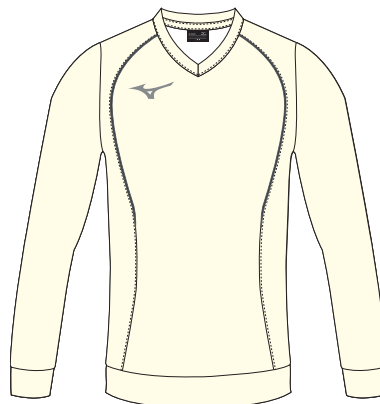

### SOHEI JUMPER

PRODUCT CODE

MEN **X2EC9A01**

JUNIOR **X2EC9B01**

MATERIAL 100% POLYESTER

SIZES S-4XL | S(116)-2XL(164)