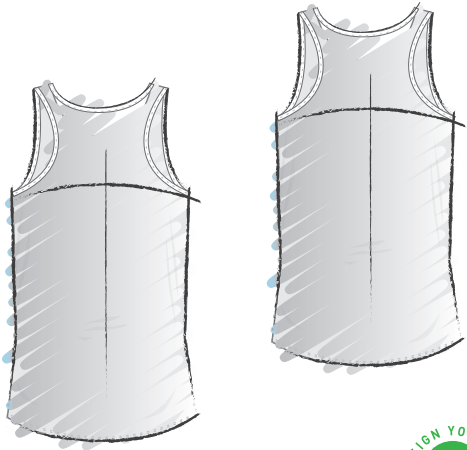

DESIGN YOUR OWN